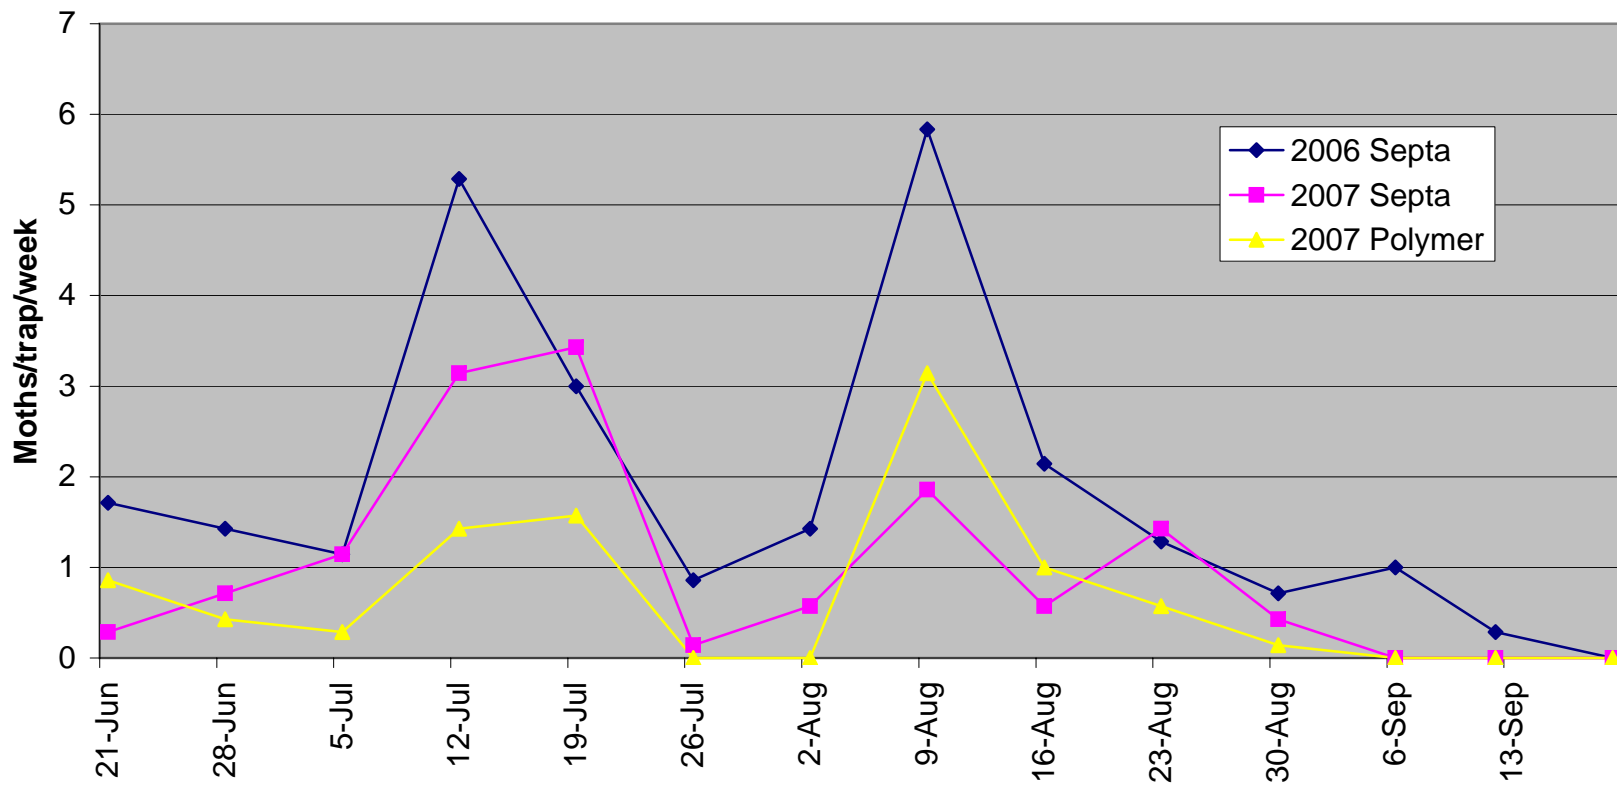

**2007 Head Capsule Measurements**

**2006 Head Capsule Measurements**

### Dioryctria lure longevity

Synanthedon trap catches, 2007

Contarinia catches, 2007