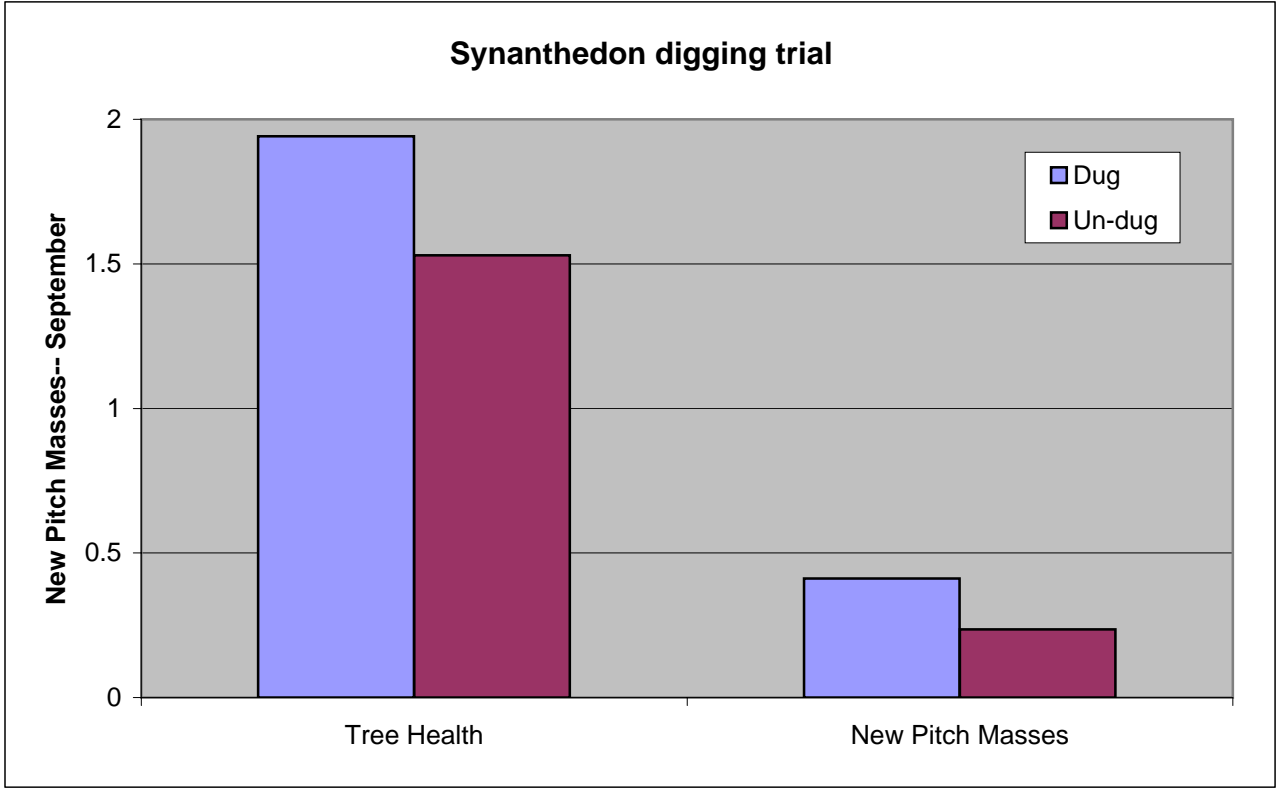

**2007 Head Capsule Measurements**

**2006 Head Capsule Measurements**

### Dioryctria lure longevity

Synanthedon trap catches, 2007

Contarinia catches, 2007