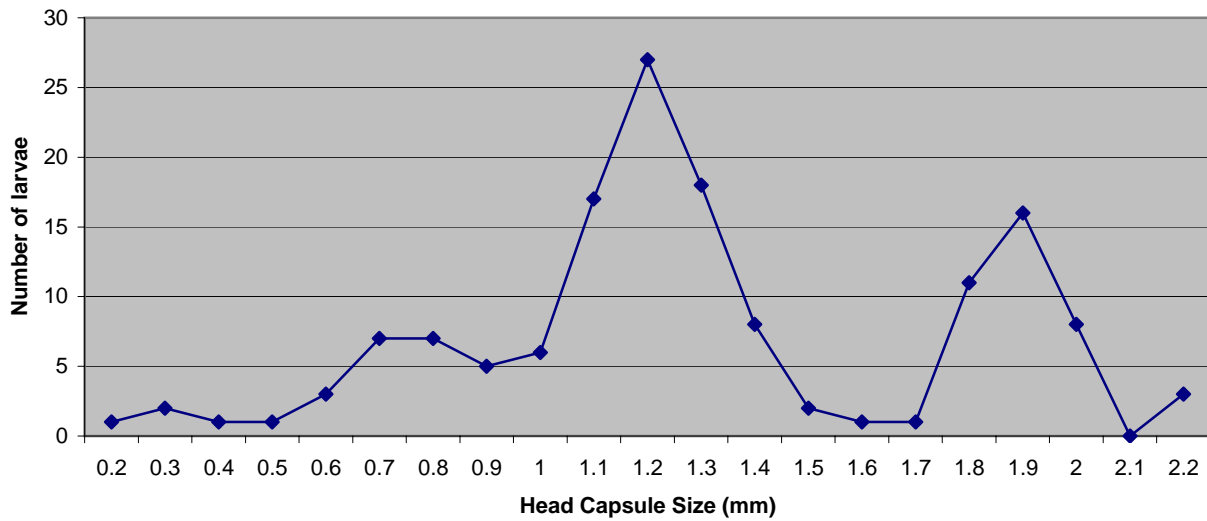

**2007 Head Capsule Measurements**

**2006 Head Capsule Measurements**

### Dioryctria lure longevity

Synanthedon trap catches, 2007

Contarinia catches, 2007