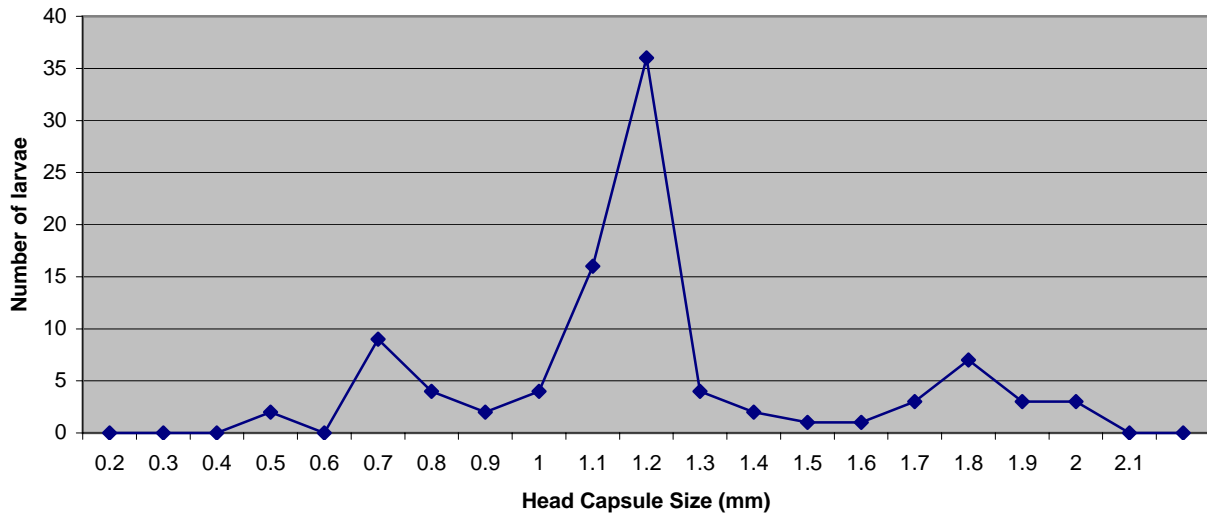

**2007 Head Capsule Measurements**

**2006 Head Capsule Measurements**

### Dioryctria lure longevity

Synanthedon trap catches, 2007

Contarinia catches, 2007