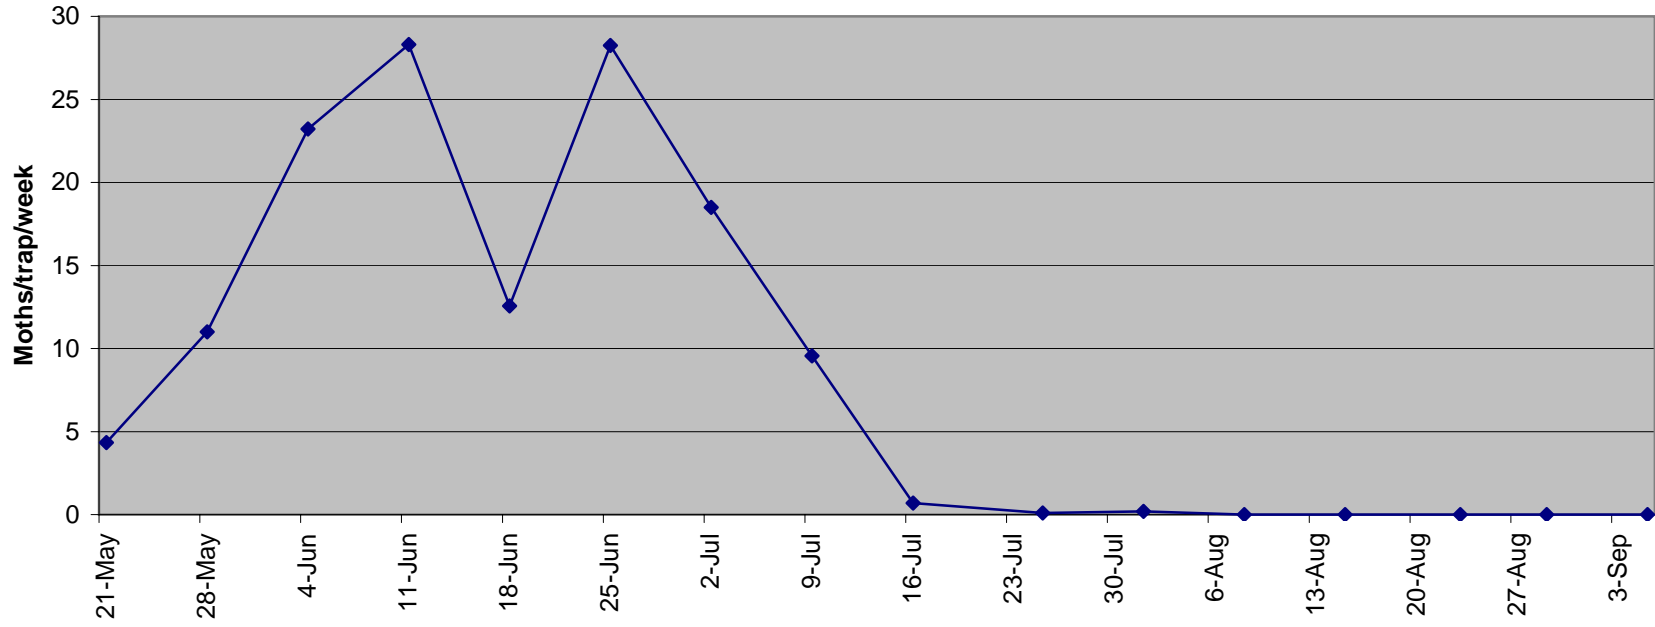

**2007 Head Capsule Measurements**

**2006 Head Capsule Measurements**

### Dioryctria lure longevity

Synanthedon trap catches, 2007

Contarinia catches, 2007