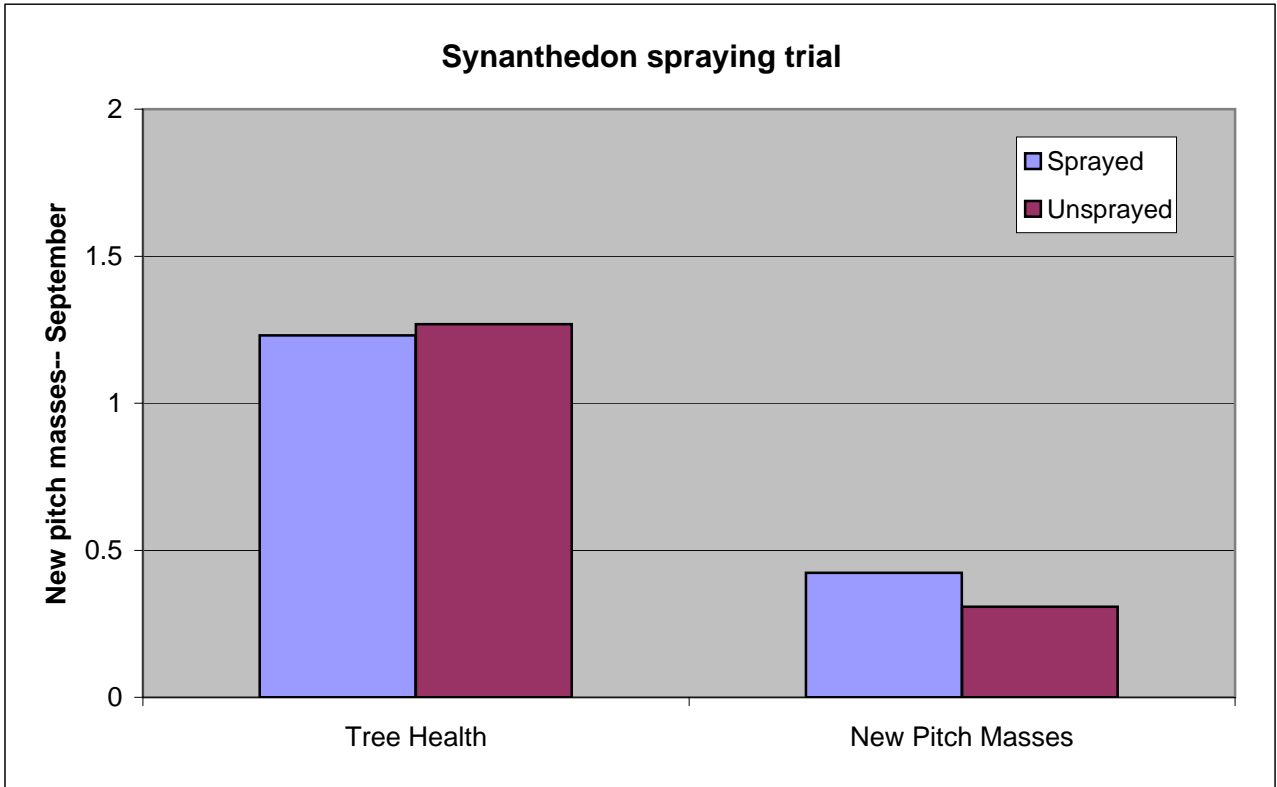

**2007 Head Capsule Measurements**

**2006 Head Capsule Measurements**

### Dioryctria lure longevity

Synanthedon trap catches, 2007

Contarinia catches, 2007